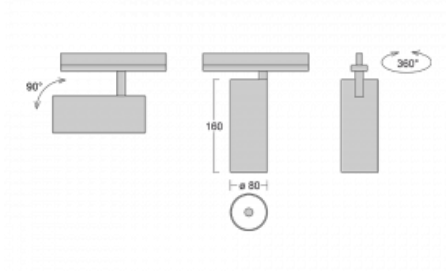

Technical drawing

Type of installation	Recessed
Light distribution	Direct
Luminaire shape	Circular
Colour of the luminaires	Black
Material	Aluminium
Lifetime	L80/B10 60 000 hours
Warranty	60 months
Description of luminaires	Luminaire semi-recessed
Dimensions	ø 80 mm × 160 mm
Light source	LED MODUL

Type of optical system	Reflector
Luminous flux	2830 lm ± 10 %
Colour Temperature	3000 K warm white
Luminous efficacy	86 lm/W
MacAdam Light source	3
Colour rendering index	90
Beam angle	32°
Luminaire power input	33 W ± 10 %
Connection of the luminaires	DALI dimmable
Electrical voltage	220-240V
Frequency	50/60Hz