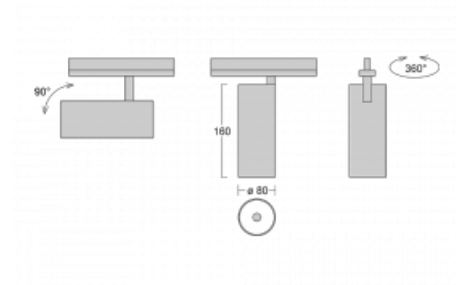

Technical drawing

Type of installation	Recessed
Light distribution	Direct
Luminaire shape	Circular
Colour of the luminaires	Black
Material	Aluminium
Lifetime	L80/B10 60 000 hours
Warranty	5 years
Description of luminaires	Luminaire semi-recessed
Dimensions	ø 80 mm × 160 mm
Light source	LED MODUL
Type of optical system	Reflector
Luminous flux*	2830 lm
Colour Temperature	3000 K warm white
Luminous efficacy	86 lm/W
MacAdam Light source	3
Colour rendering index	90
Beam angle	32°

Luminaire power input*	33 W
Connection of the luminaires	DALI
Electrical voltage	220-240V
Frequency	50/60Hz

 **CE** IP 20

*±10 %

Downloads

Installation instructions

Photos