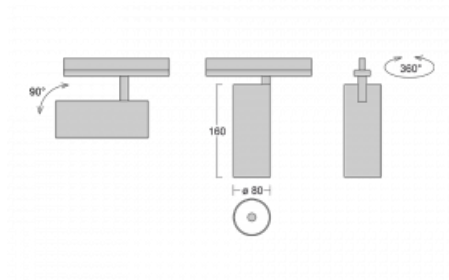

Technical drawing

Type of installation	Recessed
Light distribution	Direct
Luminaire shape	Circular
Colour of the luminaires	Silver
Material	Aluminium
Lifetime	L90/B50 60 000 hours
Warranty	60 months
Description of luminaires	Luminaire semi-recessed
Dimensions	ø 80 mm × 160 mm
Weight	0.8 kg
Light source	LED MODUL
Type of optical system	Reflector
Luminous flux	1970 lm ± 10 %
Colour Temperature	4000 K cool white
Luminous efficacy	97 lm/W
MacAdam Light source	3
Colour rendering index	90
Beam angle	32°