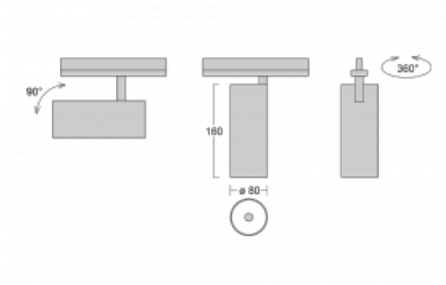

## Technical drawing

Type of installation	Recessed
Light distribution	Direct
Luminaire shape	Circular
Colour of the luminaires	Black
Material	Aluminium
Lifetime	L90/B50 60 000 hours
Warranty	60 months
Description of luminaires	Luminaire semi-recessed
Dimensions	ø 80 mm × 160 mm
Weight	0.8 kg
Light source	LED MODUL
Type of optical system	Reflector
Luminous flux	1970 lm ± 10 %
Colour Temperature	4000 K cool white
Luminous efficacy	97 lm/W
MacAdam Light source	3
Colour rendering index	90
Beam angle	32°