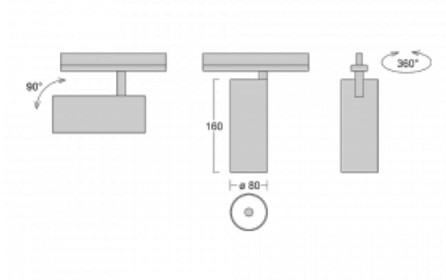

Technical drawing

Type of installation	Recessed
Light distribution	Direct
Luminaire shape	Circular
Colour of the luminaires	Silver
Material	Aluminium
Lifetime	L90/B50 60 000 hours
Warranty	5 years
Description of luminaires	Luminaire semi-recessed
Dimensions	ø 80 mm × 160 mm
Weight	0.82 kg
Light source	LED MODUL
Type of optical system	Reflector
Luminous flux*	1880 lm
Colour Temperature	3000 K warm white
Luminous efficacy	92 lm/W
MacAdam Light source	3
Colour rendering index	90
Beam angle	32°

Luminaire power input*	20.4 W
Connection of the luminaires	ON/OFF
Electrical voltage	220-240V
Frequency	50/60Hz

 **CE** IP 20

*±10 %

Downloads

Installation instructions

Photos