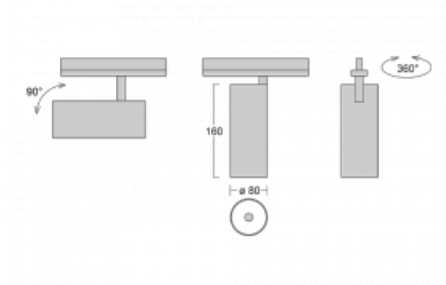

Technical drawing

Type of installation	Recessed
Light distribution	Direct
Luminaire shape	Circular
Colour of the luminaires	Black
Material	Aluminium
Lifetime	L90/B50 60 000 hours
Warranty	5 years
Description of luminaires	Luminaire semi-recessed
Dimensions	ø 80 mm × 160 mm
Weight	0.82 kg
Light source	LED MODUL
Type of optical system	Reflector
Luminous flux*	1880 lm
Colour Temperature	3000 K warm white
Luminous efficacy	92 lm/W
MacAdam Light source	3
Colour rendering index	90
Beam angle	32°

Luminaire power input*	20.4 W
Connection of the luminaires	ON/OFF
Electrical voltage	220-240V
Frequency	50/60Hz

 **CE** IP 20

*±10 %

Downloads

Installation instructions

Photos