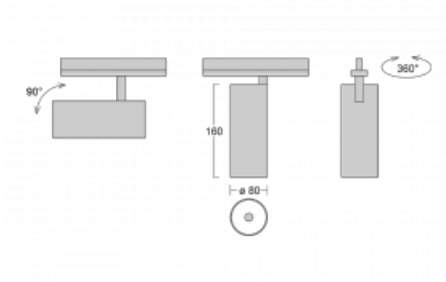

Technical drawing

Type of installation	Recessed
Light distribution	Direct
Luminaire shape	Circular
Colour of the luminaires	Black
Material	Aluminium
Lifetime	L90/B50 60 000 hours
Warranty	60 months
Description of luminaires	Luminaire semi-recessed
Dimensions	ø 80 mm × 160 mm
Weight	0.82 kg
Light source	LED MODUL
Type of optical system	Reflector
Luminous flux	1880 lm ± 10 %
Colour Temperature	3000 K warm white
Luminous efficacy	92 lm/W
MacAdam Light source	3
Colour rendering index	90
Beam angle	32°