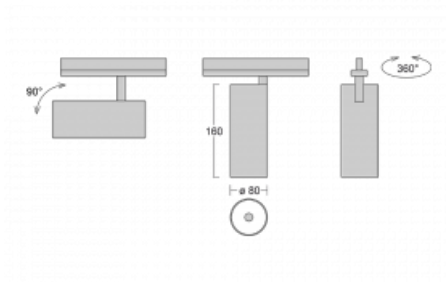

Technical drawing

Type of installation	Recessed
Light distribution	Direct
Luminaire shape	Circular
Colour of the luminaires	White
Material	Aluminium
Lifetime	L90/B50 60 000 hours
Warranty	5 years
Description of luminaires	Luminaire semi-recessed
Dimensions	ø 80 mm × 160 mm
Weight	1.9 kg
Light source	LED MODUL
Type of optical system	Reflector
Luminous flux*	1970 lm
Colour Temperature	4000 K cool white
Luminous efficacy	97 lm/W
MacAdam Light source	3
Colour rendering index	90
Beam angle	32°