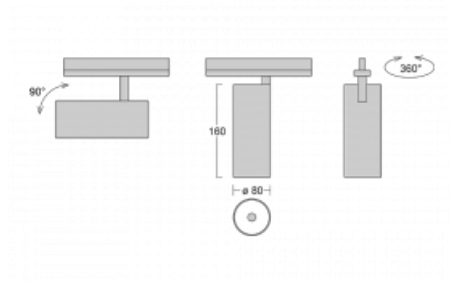

## Technical drawing

Type of installation	Recessed
Light distribution	Direct
Luminaire shape	Circular
Colour of the luminaires	Silver
Material	Aluminium
Lifetime	L90/B50 60 000 hours
Warranty	5 years
Description of luminaires	Luminaire semi-recessed
Dimensions	ø 80 mm × 160 mm
Weight	1.9 kg
Light source	LED MODUL
Type of optical system	Reflector
Luminous flux*	1970 lm
Colour Temperature	4000 K cool white
Luminous efficacy	97 lm/W
MacAdam Light source	3
Colour rendering index	90
Beam angle	32°