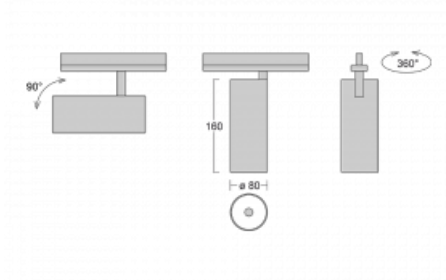

Technical drawing

Type of installation	Recessed
Light distribution	Direct
Luminaire shape	Circular
Colour of the luminaires	Silver
Material	Aluminium
Lifetime	L90/B50 60 000 hours
Warranty	60 months
Description of luminaires	Luminaire semi-recessed
Dimensions	ø 80 mm × 160 mm
Weight	1.9 kg
Light source	LED MODUL
Type of optical system	Reflector
Luminous flux	1970 lm ± 10 %
Colour Temperature	4000 K cool white
Luminous efficacy	97 lm/W
MacAdam Light source	3
Colour rendering index	90
Beam angle	32°