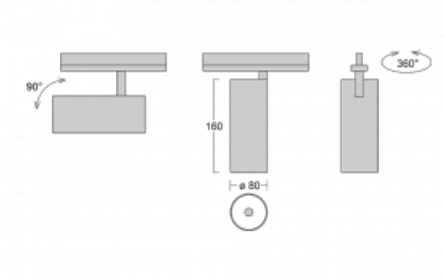

Technical drawing

Type of installation	Recessed
Light distribution	Direct
Luminaire shape	Circular
Colour of the luminaires	Black
Material	Aluminium
Lifetime	L90/B50 60 000 hours
Warranty	5 years
Description of luminaires	Luminaire semi-recessed
Dimensions	ø 80 mm × 160 mm
Weight	1.9 kg
Light source	LED MODUL
Type of optical system	Reflector
Luminous flux*	1970 lm
Colour Temperature	4000 K cool white
Luminous efficacy	97 lm/W
MacAdam Light source	3
Colour rendering index	90
Beam angle	32°