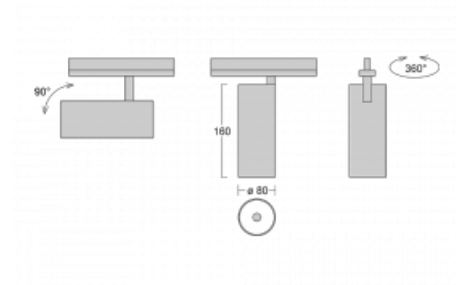

Technical drawing

Type of installation	Recessed
Light distribution	Direct
Luminaire shape	Circular
Colour of the luminaires	White
Material	Aluminium
Lifetime	L90/B50 60 000 hours
Warranty	5 years
Description of luminaires	Luminaire semi-recessed
Dimensions	ø 80 mm × 160 mm
Light source	LED MODUL
Type of optical system	Reflector
Luminous flux*	1880 lm
Colour Temperature	3000 K warm white
Luminous efficacy	92 lm/W
MacAdam Light source	3
Colour rendering index	90
Beam angle	32°