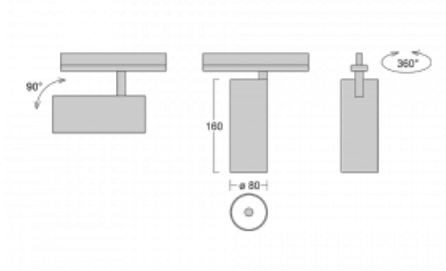

**Technical drawing**

Type of installation	Recessed
Light distribution	Direct
Luminaire shape	Circular
Colour of the luminaires	White
Material	Aluminium
Lifetime	L90/B50 60 000 hours
Warranty	60 months
Description of luminaires	Luminaire semi-recessed
Dimensions	ø 80 mm × 160 mm
Light source	LED MODUL