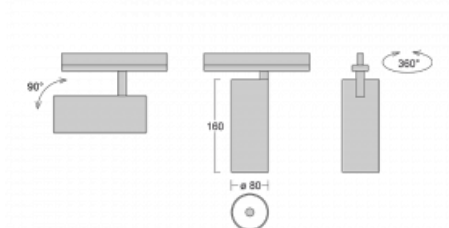

## Technical drawing

Type of installation	Recessed
Light distribution	Direct
Luminaire shape	Circular
Colour of the luminaires	Silver
Material	Aluminium
Lifetime	L90/B50 60 000 hours
Warranty	60 months
Description of luminaires	Luminaire semi-recessed
Dimensions	ø 80 mm × 160 mm
Light source	LED MODUL
Type of optical system	Reflector
Luminous flux	1880 lm ± 10 %
Colour Temperature	3000 K warm white
Luminous efficacy	92 lm/W
MacAdam Light source	3
Colour rendering index	90
Beam angle	32°
Luminaire power input	20.4 W ± 10 %
Connection of the luminaires	DALI dimmable
Electrical voltage	220-240V
Frequency	50/60Hz