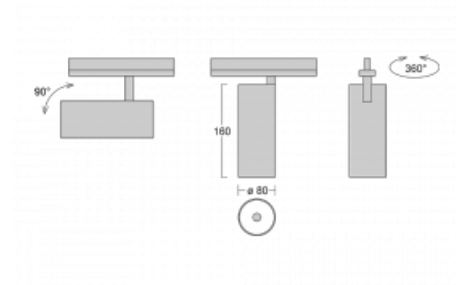

## Technical drawing

Type of installation	Recessed
Light distribution	Direct
Luminaire shape	Circular
Colour of the luminaires	Black
Material	Aluminium
Lifetime	L90/B50 60 000 hours
Warranty	5 years
Description of luminaires	Luminaire semi-recessed
Dimensions	ø 80 mm × 160 mm
Light source	LED MODUL
Type of optical system	Reflector
Luminous flux*	1880 lm
Colour Temperature	3000 K warm white
Luminous efficacy	92 lm/W
MacAdam Light source	3
Colour rendering index	90
Beam angle	32°