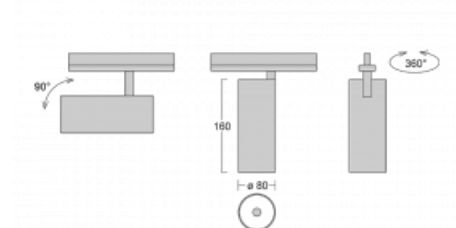

## Technical drawing

Type of installation	Recessed
Light distribution	Direct
Luminaire shape	Circular
Colour of the luminaires	Black
Material	Aluminium
Lifetime	L90/B50 60 000 hours
Warranty	60 months
Description of luminaires	Luminaire semi-recessed
Dimensions	ø 80 mm × 160 mm
Light source	LED MODUL
Type of optical system	Reflector
Luminous flux	1880 lm ± 10 %
Colour Temperature	3000 K warm white
Luminous efficacy	92 lm/W
MacAdam Light source	3
Colour rendering index	90
Beam angle	32°
Luminaire power input	20.4 W ± 10 %
Connection of the luminaires	DALI dimmable
Electrical voltage	220-240V
Frequency	50/60Hz