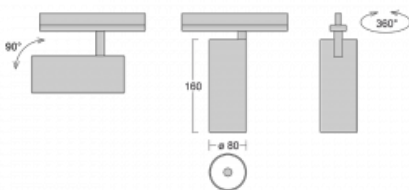

Luminaire

Vali80

179-100F-10GDE/940, W

When we combine design with functionality, we get luminaires from the Vali80 family. These cylindrical luminaires come in pendant, surface and semi-recessed versions. You can use them to illuminate your household, business and social spaces or, for example, bars. You can choose from three basic colours – white, black and silver or pick a colour from the Halla RAL chart.

Technical drawing

Type of installation	Recessed
Light distribution	Direct
Luminaire shape	Circular
Colour of the luminaires	White
Material	Aluminium
Lifetime	L90/B50 60 000 hours
Warranty	5 years
Description of luminaires	Luminaire semi-recessed
Dimensions	ø 80 mm × 160 mm
Light source	LED MODUL
Type of optical system	Reflector
Luminous flux*	1040 lm
Colour Temperature	4000 K cool white
Luminous efficacy	104 lm/W
MacAdam Light source	3
Colour rendering index	90
Beam angle	32°