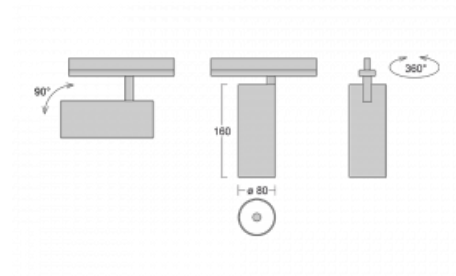

Technical drawing

Type of installation	Recessed
Light distribution	Direct
Luminaire shape	Circular
Colour of the luminaires	Silver
Material	Aluminium
Lifetime	L90/B50 60 000 hours
Warranty	60 months
Description of luminaires	Luminaire semi-recessed
Dimensions	ø 80 mm × 160 mm
Light source	LED MODUL
Type of optical system	Reflector
Luminous flux	1040 lm ± 10 %
Colour Temperature	4000 K cool white
Luminous efficacy	104 lm/W
MacAdam Light source	3
Colour rendering index	90
Beam angle	32°
Luminaire power input	10 W ± 10 %
Connection of the luminaires	Electronic ballast non-dimmable
Electrical voltage	220-240V
Frequency	50/60Hz