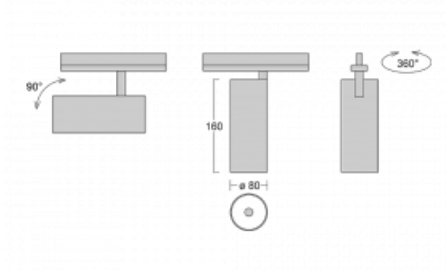

Technical drawing

Type of installation	Recessed
Light distribution	Direct
Luminaire shape	Circular
Colour of the luminaires	Black
Material	Aluminium
Lifetime	L90/B50 60 000 hours
Warranty	60 months
Description of luminaires	Luminaire semi-recessed
Dimensions	ø 80 mm × 160 mm
Light source	LED MODUL
Type of optical system	Reflector
Luminous flux	1040 lm ± 10 %
Colour Temperature	4000 K cool white
Luminous efficacy	104 lm/W
MacAdam Light source	3
Colour rendering index	90
Beam angle	32°
Luminaire power input	10 W ± 10 %
Connection of the luminaires	Electronic ballast non-dimmable
Electrical voltage	220-240V
Frequency	50/60Hz