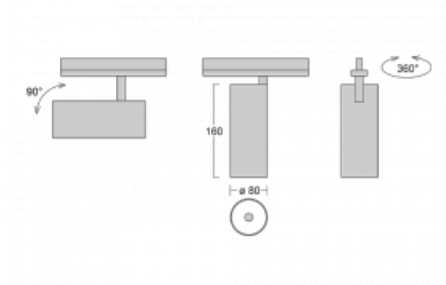

Technical drawing

Type of installation	Recessed
Light distribution	Direct
Luminaire shape	Circular
Colour of the luminaires	White
Material	Aluminium
Lifetime	L90/B50 60 000 hours
Warranty	5 years
Description of luminaires	Luminaire semi-recessed
Dimensions	ø 80 mm × 160 mm
Light source	LED MODUL
Type of optical system	Reflector
Luminous flux*	990 lm
Colour Temperature	3000 K warm white
Luminous efficacy	99 lm/W
MacAdam Light source	3
Colour rendering index	90
Beam angle	32°