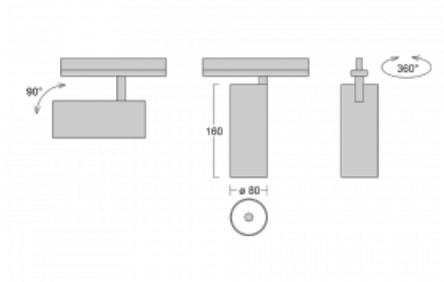

## Technical drawing

Type of installation	Recessed
Light distribution	Direct
Luminaire shape	Circular
Colour of the luminaires	Silver
Material	Aluminium
Lifetime	L90/B50 60 000 hours
Warranty	5 years
Description of luminaires	Luminaire semi-recessed
Dimensions	ø 80 mm × 160 mm
Light source	LED MODUL
Type of optical system	Reflector
Luminous flux*	990 lm
Colour Temperature	3000 K warm white
Luminous efficacy	99 lm/W
MacAdam Light source	3
Colour rendering index	90
Beam angle	32°