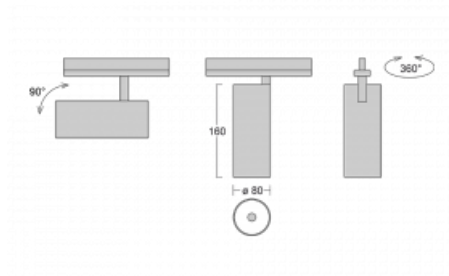

## Technical drawing

Type of installation	Recessed
Light distribution	Direct
Luminaire shape	Circular
Colour of the luminaires	Silver
Material	Aluminium
Lifetime	L90/B50 60 000 hours
Warranty	60 months
Description of luminaires	Luminaire semi-recessed
Dimensions	ø 80 mm × 160 mm
Light source	LED MODUL
Type of optical system	Reflector
Luminous flux	990 lm ± 10 %
Colour Temperature	3000 K warm white
Luminous efficacy	99 lm/W
MacAdam Light source	3
Colour rendering index	90
Beam angle	32°
Luminaire power input	10 W ± 10 %
Connection of the luminaires	Electronic ballast non-dimmable
Electrical voltage	220-240V
Frequency	50/60Hz