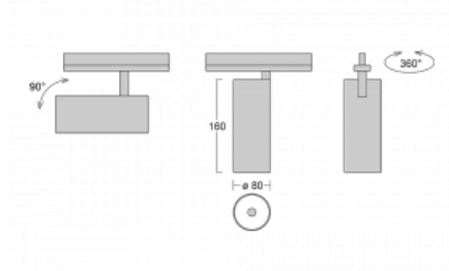

Technical drawing

Type of installation	Recessed
Light distribution	Direct
Luminaire shape	Circular
Colour of the luminaires	Black
Material	Aluminium
Lifetime	L90/B50 60 000 hours
Warranty	60 months
Description of luminaires	Luminaire semi-recessed
Dimensions	ø 80 mm × 160 mm
Light source	LED MODUL
Type of optical system	Reflector
Luminous flux	990 lm ± 10 %
Colour Temperature	3000 K warm white
Luminous efficacy	99 lm/W
MacAdam Light source	3
Colour rendering index	90
Beam angle	32°
Luminaire power input	10 W ± 10 %
Connection of the luminaires	Electronic ballast non-dimmable
Electrical voltage	220-240V
Frequency	50/60Hz