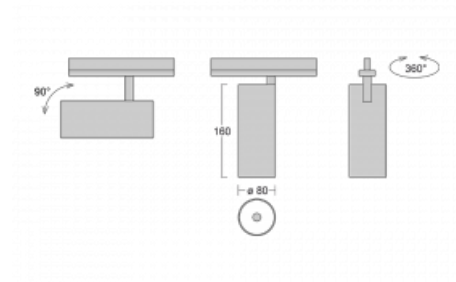

Technical drawing

Type of installation	Recessed
Light distribution	Direct
Luminaire shape	Circular
Colour of the luminaires	Black
Material	Aluminium
Lifetime	L90/B50 60 000 hours
Warranty	5 years
Description of luminaires	Luminaire semi-recessed
Dimensions	ø 80 mm × 160 mm
Light source	LED MODUL
Type of optical system	Reflector
Luminous flux*	990 lm
Colour Temperature	3000 K warm white
Luminous efficacy	99 lm/W
MacAdam Light source	3
Colour rendering index	90
Beam angle	32°