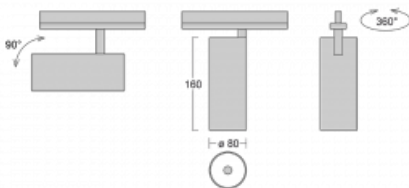

Luminaire

Vali80

179-100F-10GDD/940, W

When we combine design with functionality, we get luminaires from the Vali80 family. These cylindrical luminaires come in pendant, surface and semi-recessed versions. You can use them to illuminate your household, business and social spaces or, for example, bars. You can choose from three basic colours – white, black and silver or pick a colour from the Halla RAL chart.

Technical drawing

Type of installation	Recessed
Light distribution	Direct
Luminaire shape	Circular
Colour of the luminaires	White
Material	Aluminium
Lifetime	L90/B50 60 000 hours
Warranty	60 months
Description of luminaires	Luminaire semi-recessed
Dimensions	ø 80 mm × 160 mm
Light source	LED MODUL
Type of optical system	Reflector
Luminous flux	1040 lm ± 10 %
Colour Temperature	4000 K cool white
Luminous efficacy	104 lm/W
MacAdam Light source	3
Colour rendering index	90
Beam angle	32°
Luminaire power input	10 W ± 10 %
Connection of the luminaires	DALI dimmable
Electrical voltage	220-240V
Frequency	50/60Hz