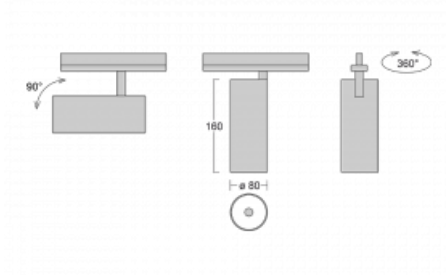

**Technical drawing**

Type of installation	Recessed
Light distribution	Direct
Luminaire shape	Circular
Colour of the luminaires	Silver
Material	Aluminium
Lifetime	L90/B50 60 000 hours
Warranty	60 months
Description of luminaires	Luminaire semi-recessed
Dimensions	ø 80 mm × 160 mm
Light source	LED MODUL
Type of optical system	Reflector
Luminous flux	1040 lm ± 10 %
Colour Temperature	4000 K cool white
Luminous efficacy	104 lm/W
MacAdam Light source	3
Colour rendering index	90
Beam angle	32°
Luminaire power input	10 W ± 10 %
Connection of the luminaires	DALI dimmable
Electrical voltage	220-240V
Frequency	50/60Hz