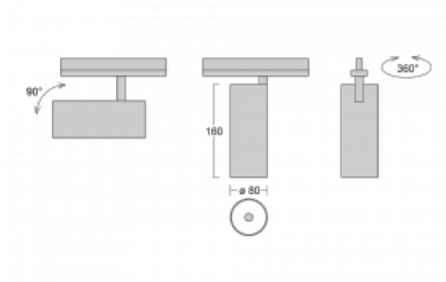

Technical drawing

Type of installation	Recessed
Light distribution	Direct
Luminaire shape	Circular
Colour of the luminaires	Silver
Material	Aluminium
Lifetime	L90/B50 60 000 hours
Warranty	5 years
Description of luminaires	Luminaire semi-recessed
Dimensions	ø 80 mm × 160 mm
Light source	LED MODUL
Type of optical system	Reflector
Luminous flux*	1040 lm
Colour Temperature	4000 K cool white
Luminous efficacy	104 lm/W
MacAdam Light source	3
Colour rendering index	90
Beam angle	32°