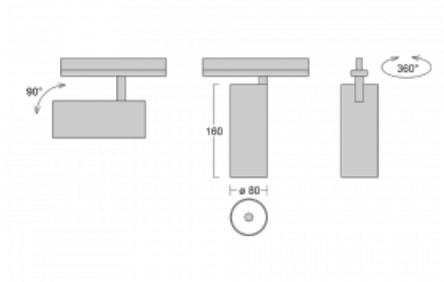

Technical drawing

Type of installation	Recessed
Light distribution	Direct
Luminaire shape	Circular
Colour of the luminaires	White
Material	Aluminium
Lifetime	L90/B50 60 000 hours
Warranty	60 months
Description of luminaires	Luminaire semi-recessed
Dimensions	ø 80 mm × 160 mm
Weight	0.9 kg
Light source	LED MODUL
Type of optical system	Reflector
Luminous flux	990 lm ± 10 %
Colour Temperature	3000 K warm white
Luminous efficacy	99 lm/W
MacAdam Light source	3
Colour rendering index	90
Beam angle	32°