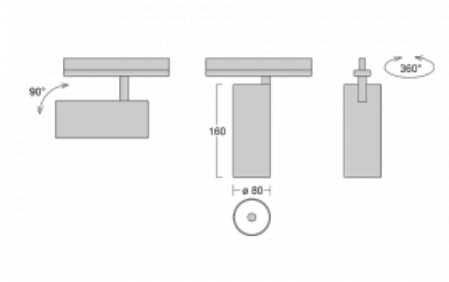

Technical drawing

Type of installation	Recessed
Light distribution	Direct
Luminaire shape	Circular
Colour of the luminaires	White
Material	Aluminium
Lifetime	L90/B50 60 000 hours
Warranty	5 years
Description of luminaires	Luminaire semi-recessed
Dimensions	ø 80 mm × 160 mm
Weight	0.9 kg
Light source	LED MODUL
Type of optical system	Reflector
Luminous flux*	990 lm
Colour Temperature	3000 K warm white
Luminous efficacy	99 lm/W
MacAdam Light source	3
Colour rendering index	90
Beam angle	32°