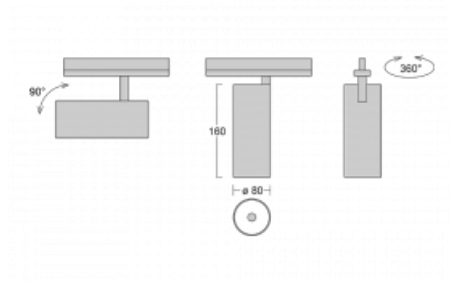

Technical drawing

Type of installation	Recessed
Light distribution	Direct
Luminaire shape	Circular
Colour of the luminaires	Black
Material	Aluminium
Lifetime	L90/B50 60 000 hours
Warranty	60 months
Description of luminaires	Luminaire semi-recessed
Dimensions	ø 80 mm × 160 mm
Weight	0.9 kg
Light source	LED MODUL
Type of optical system	Reflector
Luminous flux	990 lm ± 10 %
Colour Temperature	3000 K warm white
Luminous efficacy	99 lm/W
MacAdam Light source	3
Colour rendering index	90
Beam angle	32°