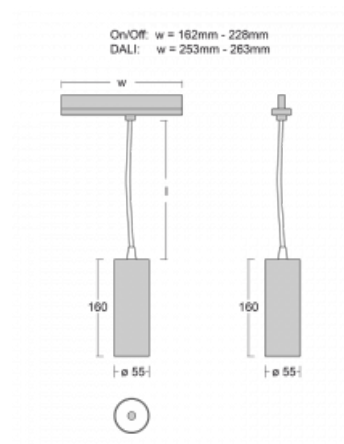

## Technical drawing

Type of installation	3 circuit track
Light distribution	Direct
Luminaire shape	Circular
Colour of the luminaires	White
Material	Aluminium
Lifetime	L80/B20 50 000 hours
Warranty	60 months
Description of luminaires	Luminaire 3 circuit track
Dimensions	∅ 55 mm × 160 mm
Weight	0.5 kg
Light source	LED MODUL
Type of optical system	Reflector
Luminous flux	1750 lm ± 10 %
Colour Temperature	4000 K cool white
Luminous efficacy	88 lm/W
MacAdam Light source	3
Colour rendering index	90
Luminaire power input	20 W ± 10 %
Connection of the luminaires	Electronic ballast non-dimmable
Electrical voltage	220-240V
Frequency	50/60Hz