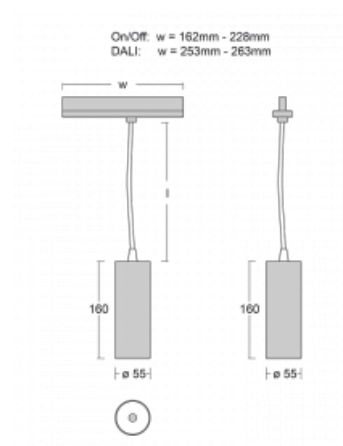

Luminaire

Vali55-T

178-605W-10GGE/940, S

If you are looking for a really decent looking cylindrical track luminaire of small dimensions with a high quality aluminium construction and good light parameters, there is not much to think about – Vali55-T will be just for you. You will use it mainly to illuminate smaller sales areas such as showcases or a specific product. Vali55-T can also illuminate art objects and in some cases they can also be used in households. The luminaires have been fitted with adapters for the 3-phase Global Track from Nordic Aluminium.

Technical drawing

Type of installation	3 circuit track
Light distribution	Direct
Luminaire shape	Circular
Colour of the luminaires	Silver
Material	Aluminium
Lifetime	L80/B20 50 000 hours
Warranty	5 years
Description of luminaires	Luminaire 3 circuit track
Dimensions	∅ 55 mm × 160 mm
Weight	0.5 kg
Light source	LED MODUL
Type of optical system	Reflector
Luminous flux*	1750 lm
Colour Temperature	4000 K cool white
Luminous efficacy	88 lm/W
MacAdam Light source	3
Colour rendering index	90