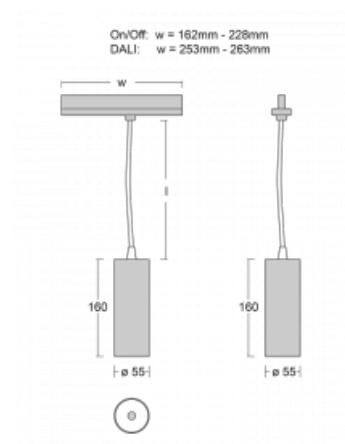

Technical drawing

Type of installation	3 circuit track
Light distribution	Direct
Luminaire shape	Circular
Colour of the luminaires	Silver
Material	Aluminium
Lifetime	L80/B20 50 000 hours
Warranty	60 months
Description of luminaires	Luminaire 3 circuit track
Dimensions	∅ 55 mm × 160 mm
Weight	0.5 kg
Light source	LED MODUL
Type of optical system	Reflector
Luminous flux	1750 lm ± 10 %
Colour Temperature	4000 K cool white
Luminous efficacy	88 lm/W
MacAdam Light source	3
Colour rendering index	90
Luminaire power input	20 W ± 10 %
Connection of the luminaires	Electronic ballast non-dimmable
Electrical voltage	220-240V
Frequency	50/60Hz