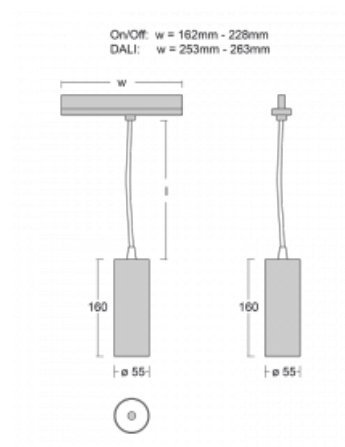

Technical drawing

Type of installation	3 circuit track
Light distribution	Direct
Luminaire shape	Circular
Colour of the luminaires	Black
Material	Aluminium
Lifetime	L80/B20 50 000 hours
Warranty	5 years
Description of luminaires	Luminaire 3 circuit track
Dimensions	∅ 55 mm × 160 mm
Weight	0.5 kg
Light source	LED MODUL
Type of optical system	Reflector
Luminous flux*	1750 lm
Colour Temperature	4000 K cool white
Luminous efficacy	88 lm/W
MacAdam Light source	3
Colour rendering index	90