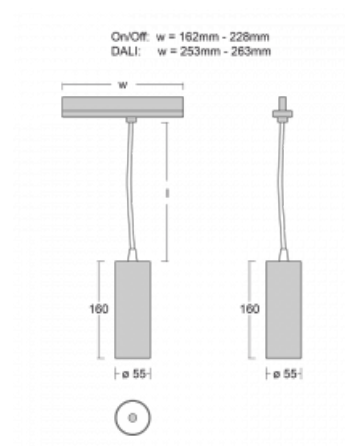

Luminaire

Vali55-T

178-605W-10GGE/940, B

If you are looking for a really decent looking cylindrical track luminaire of small dimensions with a high quality aluminium construction and good light parameters, there is not much to think about – Vali55-T will be just for you. You will use it mainly to illuminate smaller sales areas such as showcases or a specific product. Vali55-T can also illuminate art objects and in some cases they can also be used in households. The luminaires have been fitted with adapters for the 3-phase Global Track from Nordic Aluminium.

Technical drawing

Type of installation	3 circuit track
Light distribution	Direct
Luminaire shape	Circular
Colour of the luminaires	Black
Material	Aluminium
Lifetime	L80/B20 50 000 hours
Warranty	60 months
Description of luminaires	Luminaire 3 circuit track
Dimensions	∅ 55 mm × 160 mm
Weight	0.5 kg
Light source	LED MODUL
Type of optical system	Reflector
Luminous flux	1750 lm ± 10 %
Colour Temperature	4000 K cool white
Luminous efficacy	88 lm/W
MacAdam Light source	3
Colour rendering index	90
Luminaire power input	20 W ± 10 %
Connection of the luminaires	Electronic ballast non-dimmable
Electrical voltage	220-240V
Frequency	50/60Hz