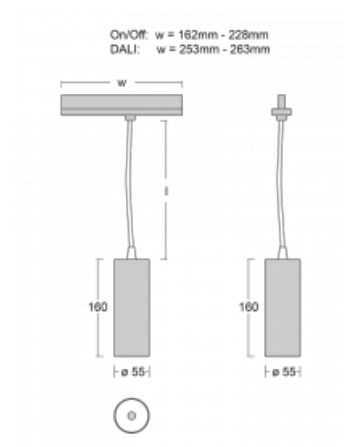

## Technical drawing

Type of installation	3 circuit track
Light distribution	Direct
Luminaire shape	Circular
Colour of the luminaires	White
Material	Aluminium
Lifetime	L80/B20 50 000 hours
Warranty	5 years
Description of luminaires	Luminaire 3 circuit track
Dimensions	∅ 55 mm × 160 mm
Weight	0.5 kg
Light source	LED MODUL
Type of optical system	Reflector
Luminous flux*	1650 lm
Colour Temperature	3000 K warm white
Luminous efficacy	83 lm/W
MacAdam Light source	3
Colour rendering index	90