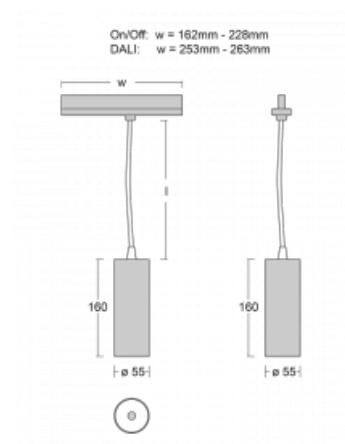

## Technical drawing

Type of installation	3 circuit track
Light distribution	Direct
Luminaire shape	Circular
Colour of the luminaires	Silver
Material	Aluminium
Lifetime	L80/B20 50 000 hours
Warranty	60 months
Description of luminaires	Luminaire 3 circuit track
Dimensions	∅ 55 mm × 160 mm
Weight	0.5 kg
Light source	LED MODUL
Type of optical system	Reflector
Luminous flux	1650 lm ± 10 %
Colour Temperature	3000 K warm white
Luminous efficacy	83 lm/W
MacAdam Light source	3
Colour rendering index	90
Luminaire power input	20 W ± 10 %
Connection of the luminaires	Electronic ballast non-dimmable
Electrical voltage	220-240V
Frequency	50/60Hz