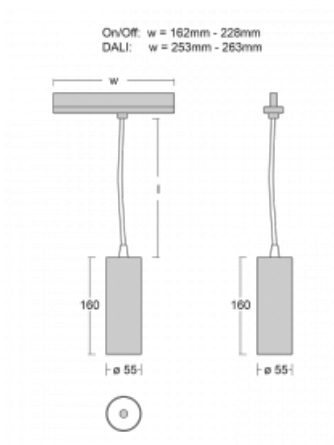

Technical drawing

| | |
|---------------------------|---------------------------|
| Type of installation | 3 circuit track |
| Light distribution | Direct |
| Luminaire shape | Circular |
| Colour of the luminaires | Black |
| Material | Aluminium |
| Lifetime | L80/B20 50 000 hours |
| Warranty | 5 years |
| Description of luminaires | Luminaire 3 circuit track |
| Dimensions | ∅ 55 mm × 160 mm |
| Weight | 0.5 kg |
| Light source | LED MODUL |
| Type of optical system | Reflector |
| Luminous flux* | 1650 lm |
| Colour Temperature | 3000 K warm white |
| Luminous efficacy | 83 lm/W |
| MacAdam Light source | 3 |
| Colour rendering index | 90 |