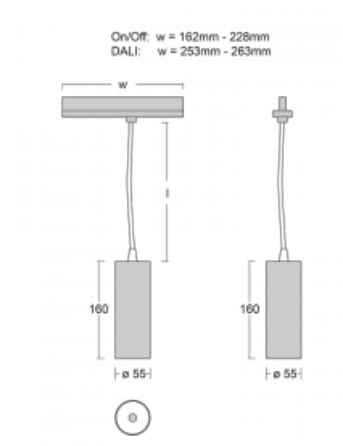

## Technical drawing

Type of installation	3 circuit track
Light distribution	Direct
Luminaire shape	Circular
Colour of the luminaires	Black
Material	Aluminium
Lifetime	L80/B20 50 000 hours
Warranty	60 months
Description of luminaires	Luminaire 3 circuit track
Dimensions	∅ 55 mm × 160 mm
Weight	0.5 kg
Light source	LED MODUL
Type of optical system	Reflector
Luminous flux	1650 lm ± 10 %
Colour Temperature	3000 K warm white
Luminous efficacy	83 lm/W
MacAdam Light source	3
Colour rendering index	90
Luminaire power input	20 W ± 10 %
Connection of the luminaires	Electronic ballast non-dimmable
Electrical voltage	220-240V
Frequency	50/60Hz