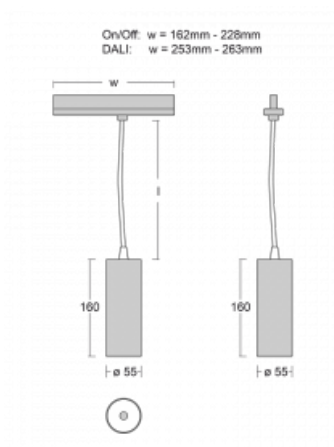

Technical drawing

Type of installation	3 circuit track
Light distribution	Direct
Luminaire shape	Circular
Colour of the luminaires	White
Material	Aluminium
Lifetime	L80/B20 50 000 hours
Warranty	5 years
Description of luminaires	Luminaire 3 circuit track
Dimensions	$\varnothing 55 \text{ mm} \times 160 \text{ mm}$
Weight	0.5 kg
Light source	LED MODUL
Type of optical system	Reflector
Luminous flux*	1750 lm
Colour Temperature	4000 K cool white
Luminous efficacy	88 lm/W
MacAdam Light source	3
Colour rendering index	90