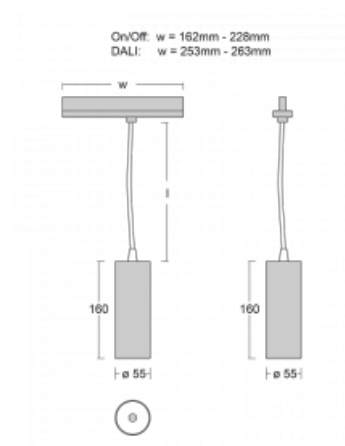

Technical drawing

Type of installation	3 circuit track
Light distribution	Direct
Luminaire shape	Circular
Colour of the luminaires	White
Material	Aluminium
Lifetime	L80/B20 50 000 hours
Warranty	60 months
Description of luminaires	Luminaire 3 circuit track
Dimensions	∅ 55 mm × 160 mm
Weight	0.5 kg
Light source	LED MODUL
Type of optical system	Reflector
Luminous flux	1750 lm ± 10 %
Colour Temperature	4000 K cool white
Luminous efficacy	88 lm/W
MacAdam Light source	3
Colour rendering index	90
Luminaire power input	20 W ± 10 %
Connection of the luminaires	DALI dimmable
Electrical voltage	220-240V
Frequency	50/60Hz