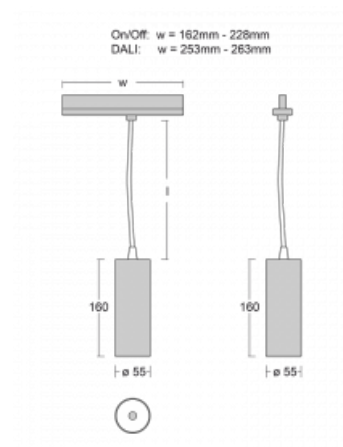

## Technical drawing

Type of installation	3 circuit track
Light distribution	Direct
Luminaire shape	Circular
Colour of the luminaires	Silver
Material	Aluminium
Lifetime	L80/B20 50 000 hours
Warranty	5 years
Description of luminaires	Luminaire 3 circuit track
Dimensions	∅ 55 mm × 160 mm
Weight	0.5 kg
Light source	LED MODUL
Type of optical system	Reflector
Luminous flux*	1750 lm
Colour Temperature	4000 K cool white
Luminous efficacy	88 lm/W
MacAdam Light source	3
Colour rendering index	90