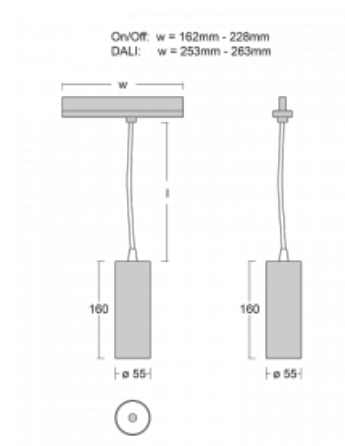

Technical drawing

Type of installation	3 circuit track
Light distribution	Direct
Luminaire shape	Circular
Colour of the luminaires	Silver
Material	Aluminium
Lifetime	L80/B20 50 000 hours
Warranty	60 months
Description of luminaires	Luminaire 3 circuit track
Dimensions	ø 55 mm × 160 mm
Weight	0.5 kg
Light source	LED MODUL
Type of optical system	Reflector
Luminous flux	1750 lm ± 10 %
Colour Temperature	4000 K cool white
Luminous efficacy	88 lm/W
MacAdam Light source	3
Colour rendering index	90
Luminaire power input	20 W ± 10 %
Connection of the luminaires	DALI dimmable
Electrical voltage	220-240V
Frequency	50/60Hz