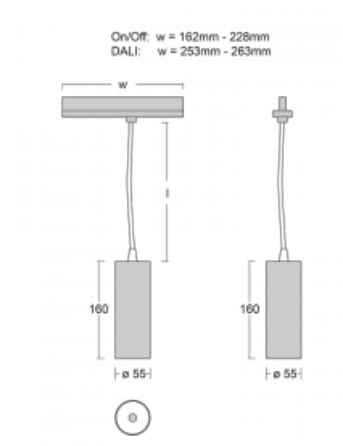

## Technical drawing

Type of installation	3 circuit track
Light distribution	Direct
Luminaire shape	Circular
Colour of the luminaires	Black
Material	Aluminium
Lifetime	L80/B20 50 000 hours
Warranty	5 years
Description of luminaires	Luminaire 3 circuit track
Dimensions	∅ 55 mm × 160 mm
Weight	0.5 kg
Light source	LED MODUL
Type of optical system	Reflector
Luminous flux*	1750 lm
Colour Temperature	4000 K cool white
Luminous efficacy	88 lm/W
MacAdam Light source	3
Colour rendering index	90