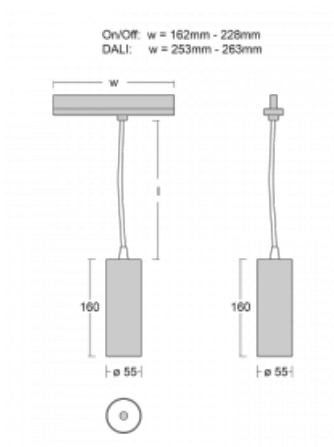

## Technical drawing

Type of installation	3 circuit track
Light distribution	Direct
Luminaire shape	Circular
Colour of the luminaires	White
Material	Aluminium
Lifetime	L80/B20 50 000 hours
Warranty	5 years
Description of luminaires	Luminaire 3 circuit track
Dimensions	∅ 55 mm × 160 mm
Weight	0.5 kg
Light source	LED MODUL
Type of optical system	Reflector
Luminous flux*	1650 lm
Colour Temperature	3000 K warm white
Luminous efficacy	83 lm/W
MacAdam Light source	3
Colour rendering index	90