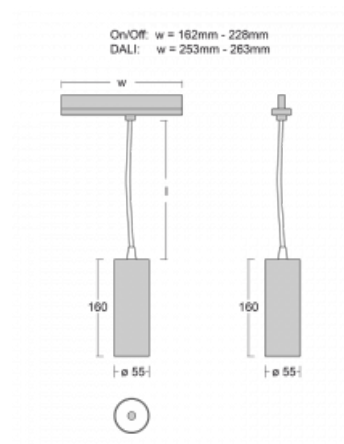

Technical drawing

Type of installation	3 circuit track
Light distribution	Direct
Luminaire shape	Circular
Colour of the luminaires	White
Material	Aluminium
Lifetime	L80/B20 50 000 hours
Warranty	5 years
Description of luminaires	Luminaire 3 circuit track
Dimensions	ø 55 mm × 160 mm
Weight	0.5 kg
Light source	LED MODUL
Type of optical system	Reflector
Luminous flux	1650 lm ± 10 %
Colour Temperature	3000 K warm white
Luminous efficacy	83 lm/W
MacAdam Light source	3
Colour rendering index	90
Luminaire power input	20 W ± 10 %
Connection of the luminaires	DALI dimmable
Electrical voltage	220-240V
Frequency	50/60Hz