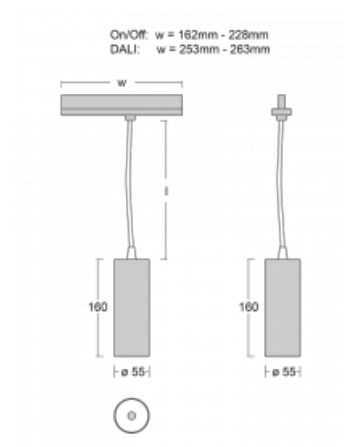

Technical drawing

Type of installation	3 circuit track
Light distribution	Direct
Luminaire shape	Circular
Colour of the luminaires	Silver
Material	Aluminium
Lifetime	L80/B20 50 000 hours
Warranty	5 years
Description of luminaires	Luminaire 3 circuit track
Dimensions	∅ 55 mm × 160 mm
Weight	0.5 kg
Light source	LED MODUL
Type of optical system	Reflector
Luminous flux*	1650 lm
Colour Temperature	3000 K warm white
Luminous efficacy	83 lm/W
MacAdam Light source	3
Colour rendering index	90