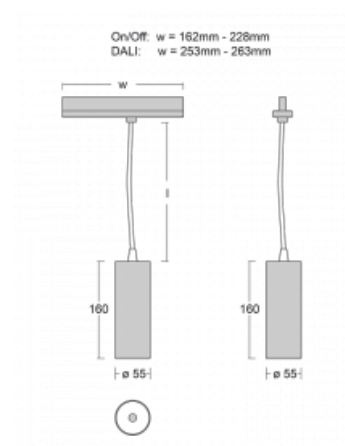

Technical drawing

Type of installation	3 circuit track
Light distribution	Direct
Luminaire shape	Circular
Colour of the luminaires	Silver
Material	Aluminium
Lifetime	L80/B20 50 000 hours
Warranty	60 months
Description of luminaires	Luminaire 3 circuit track
Dimensions	∅ 55 mm × 160 mm
Weight	0.5 kg
Light source	LED MODUL
Type of optical system	Reflector
Luminous flux	1650 lm ± 10 %
Colour Temperature	3000 K warm white
Luminous efficacy	83 lm/W
MacAdam Light source	3
Colour rendering index	90
Luminaire power input	20 W ± 10 %
Connection of the luminaires	DALI dimmable
Electrical voltage	220-240V
Frequency	50/60Hz