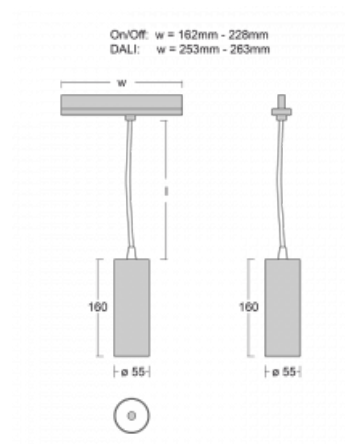

## Technical drawing

Type of installation	3 circuit track
Light distribution	Direct
Luminaire shape	Circular
Colour of the luminaires	Black
Material	Aluminium
Lifetime	L80/B20 50 000 hours
Warranty	60 months
Description of luminaires	Luminaire 3 circuit track
Dimensions	∅ 55 mm × 160 mm
Weight	0.5 kg
Light source	LED MODUL
Type of optical system	Reflector
Luminous flux	1650 lm ± 10 %
Colour Temperature	3000 K warm white
Luminous efficacy	83 lm/W
MacAdam Light source	3
Colour rendering index	90
Luminaire power input	20 W ± 10 %
Connection of the luminaires	DALI dimmable
Electrical voltage	220-240V
Frequency	50/60Hz