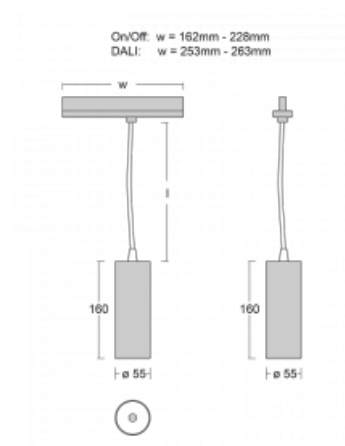

Technical drawing

Type of installation	3 circuit track
Light distribution	Direct
Luminaire shape	Circular
Colour of the luminaires	Black
Material	Aluminium
Lifetime	L80/B20 50 000 hours
Warranty	5 years
Description of luminaires	Luminaire 3 circuit track
Dimensions	∅ 55 mm × 160 mm
Weight	0.5 kg
Light source	LED MODUL
Type of optical system	Reflector
Luminous flux*	1650 lm
Colour Temperature	3000 K warm white
Luminous efficacy	83 lm/W
MacAdam Light source	3
Colour rendering index	90