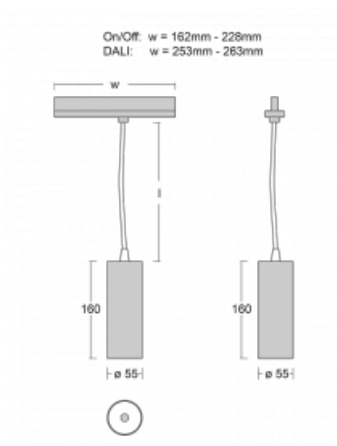

Luminaire

Vali55-T

178-605W-10GDE/940, W

If you are looking for a really decent looking cylindrical track luminaire of small dimensions with a high quality aluminium construction and good light parameters, there is not much to think about – Vali55-T will be just for you. You will use it mainly to illuminate smaller sales areas such as showcases or a specific product. Vali55-T can also illuminate art objects and in some cases they can also be used in households. The luminaires have been fitted with adapters for the 3-phase Global Track from Nordic Aluminium.

Technical drawing

Type of installation	3 circuit track
Light distribution	Direct
Luminaire shape	Circular
Colour of the luminaires	White
Material	Aluminium
Lifetime	L80/B20 50 000 hours
Warranty	5 years
Description of luminaires	Luminaire 3 circuit track
Dimensions	ø 55 mm × 160 mm
Weight	0.5 kg
Light source	LED MODUL
Type of optical system	Reflector
Luminous flux*	1250 lm
Colour Temperature	4000 K cool white
Luminous efficacy	92 lm/W
MacAdam Light source	3
Colour rendering index	90