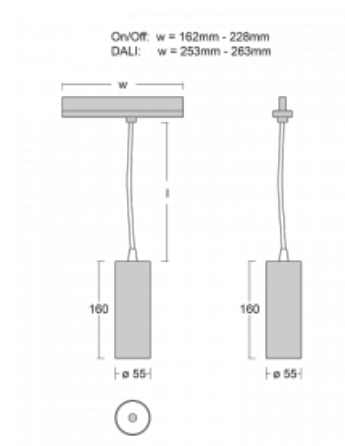

Luminaire

Vali55-T

178-605W-10GDE/940, W

If you are looking for a really decent looking cylindrical track luminaire of small dimensions with a high quality aluminium construction and good light parameters, there is not much to think about – Vali55-T will be just for you. You will use it mainly to illuminate smaller sales areas such as showcases or a specific product. Vali55-T can also illuminate art objects and in some cases they can also be used in households. The luminaires have been fitted with adapters for the 3-phase Global Track from Nordic Aluminium.

Technical drawing

Type of installation	3 circuit track
Light distribution	Direct
Luminaire shape	Circular
Colour of the luminaires	White
Material	Aluminium
Lifetime	L80/B20 50 000 hours
Warranty	60 months
Description of luminaires	Luminaire 3 circuit track
Dimensions	∅ 55 mm × 160 mm
Weight	0.5 kg
Light source	LED MODUL
Type of optical system	Reflector
Luminous flux	1250 lm ± 10 %
Colour Temperature	4000 K cool white
Luminous efficacy	92 lm/W
MacAdam Light source	3
Colour rendering index	90
Luminaire power input	13.6 W ± 10 %
Connection of the luminaires	Electronic ballast non-dimmable
Electrical voltage	220-240V
Frequency	50/60Hz