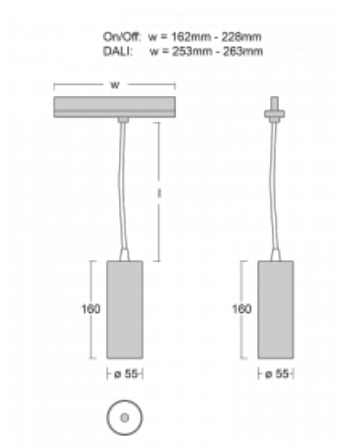

## Technical drawing

Type of installation	3 circuit track
Light distribution	Direct
Luminaire shape	Circular
Colour of the luminaires	Silver
Material	Aluminium
Lifetime	L80/B20 50 000 hours
Warranty	5 years
Description of luminaires	Luminaire 3 circuit track
Dimensions	∅ 55 mm × 160 mm
Weight	0.5 kg
Light source	LED MODUL
Type of optical system	Reflector
Luminous flux*	1250 lm
Colour Temperature	4000 K cool white
Luminous efficacy	92 lm/W
MacAdam Light source	3
Colour rendering index	90