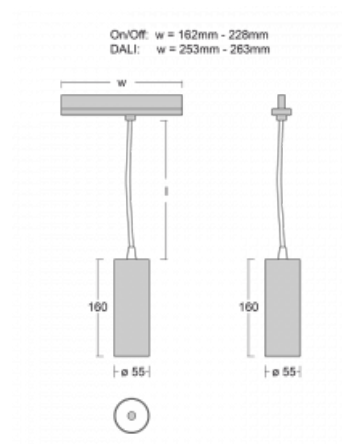

Luminaire

Vali55-T

178-605W-10GDE/940, S

If you are looking for a really decent looking cylindrical track luminaire of small dimensions with a high quality aluminium construction and good light parameters, there is not much to think about – Vali55-T will be just for you. You will use it mainly to illuminate smaller sales areas such as showcases or a specific product. Vali55-T can also illuminate art objects and in some cases they can also be used in households. The luminaires have been fitted with adapters for the 3-phase Global Track from Nordic Aluminium.

Technical drawing

Type of installation	3 circuit track
Light distribution	Direct
Luminaire shape	Circular
Colour of the luminaires	Silver
Material	Aluminium
Lifetime	L80/B20 50 000 hours
Warranty	60 months
Description of luminaires	Luminaire 3 circuit track
Dimensions	∅ 55 mm × 160 mm
Weight	0.5 kg
Light source	LED MODUL
Type of optical system	Reflector
Luminous flux	1250 lm ± 10 %
Colour Temperature	4000 K cool white
Luminous efficacy	92 lm/W
MacAdam Light source	3
Colour rendering index	90
Luminaire power input	13.6 W ± 10 %
Connection of the luminaires	Electronic ballast non-dimmable
Electrical voltage	220-240V
Frequency	50/60Hz