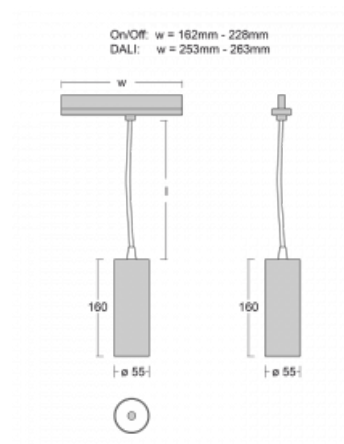

## Technical drawing

Type of installation	3 circuit track
Light distribution	Direct
Luminaire shape	Circular
Colour of the luminaires	White
Material	Aluminium
Lifetime	L80/B20 50 000 hours
Warranty	60 months
Description of luminaires	Luminaire 3 circuit track
Dimensions	∅ 55 mm × 160 mm
Weight	0.5 kg
Light source	LED MODUL
Type of optical system	Reflector
Luminous flux	1200 lm ± 10 %
Colour Temperature	3000 K warm white
Luminous efficacy	88 lm/W
MacAdam Light source	3
Colour rendering index	90
Luminaire power input	13.6 W ± 10 %
Connection of the luminaires	Electronic ballast non-dimmable
Electrical voltage	220-240V
Frequency	50/60Hz