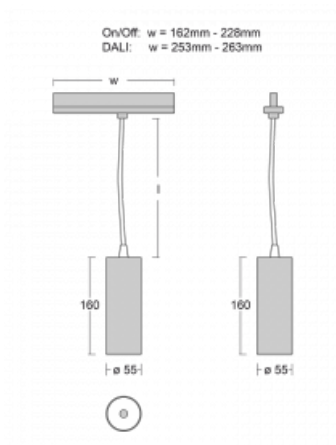

Luminaire

Vali55-T

178-605W-10GDE/930, S

If you are looking for a really decent looking cylindrical track luminaire of small dimensions with a high quality aluminium construction and good light parameters, there is not much to think about – Vali55-T will be just for you. You will use it mainly to illuminate smaller sales areas such as showcases or a specific product. Vali55-T can also illuminate art objects and in some cases they can also be used in households. The luminaires have been fitted with adapters for the 3-phase Global Track from Nordic Aluminium.

Technical drawing

Type of installation	3 circuit track
Light distribution	Direct
Luminaire shape	Circular
Colour of the luminaires	Silver
Material	Aluminium
Lifetime	L80/B20 50 000 hours
Warranty	5 years
Description of luminaires	Luminaire 3 circuit track
Dimensions	∅ 55 mm × 160 mm
Weight	0.5 kg
Light source	LED MODUL
Type of optical system	Reflector
Luminous flux*	1200 lm
Colour Temperature	3000 K warm white
Luminous efficacy	88 lm/W
MacAdam Light source	3
Colour rendering index	90