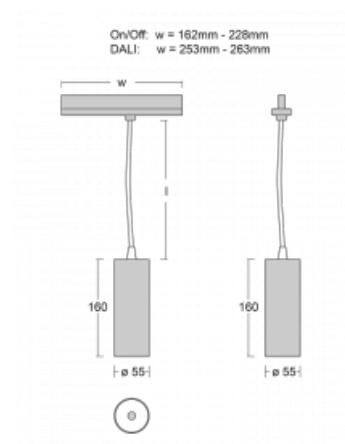

Technical drawing

Type of installation	3 circuit track
Light distribution	Direct
Luminaire shape	Circular
Colour of the luminaires	Silver
Material	Aluminium
Lifetime	L80/B20 50 000 hours
Warranty	60 months
Description of luminaires	Luminaire 3 circuit track
Dimensions	∅ 55 mm × 160 mm
Weight	0.5 kg
Light source	LED MODUL
Type of optical system	Reflector
Luminous flux	1200 lm ± 10 %
Colour Temperature	3000 K warm white
Luminous efficacy	88 lm/W
MacAdam Light source	3
Colour rendering index	90
Luminaire power input	13.6 W ± 10 %
Connection of the luminaires	Electronic ballast non-dimmable
Electrical voltage	220-240V
Frequency	50/60Hz