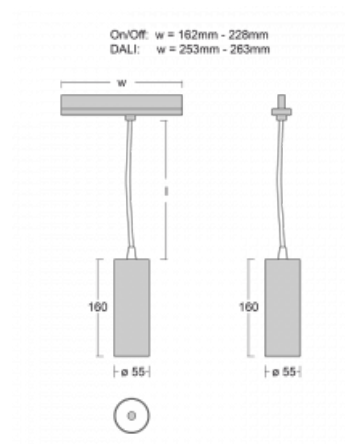

Technical drawing

Type of installation	3 circuit track
Light distribution	Direct
Luminaire shape	Circular
Colour of the luminaires	Black
Material	Aluminium
Lifetime	L80/B20 50 000 hours
Warranty	5 years
Description of luminaires	Luminaire 3 circuit track
Dimensions	∅ 55 mm × 160 mm
Weight	0.5 kg
Light source	LED MODUL
DIR optical system	Reflector
Luminous flux*	1200 lm
Colour Temperature	3000 K warm white
Luminous efficacy	88 lm/W
MacAdam Light source	3
Colour rendering index	90
Luminaire power input*	13.6 W
Connection of the luminaires	ON/OFF
Electrical voltage	220-240V
Frequency	50/60Hz