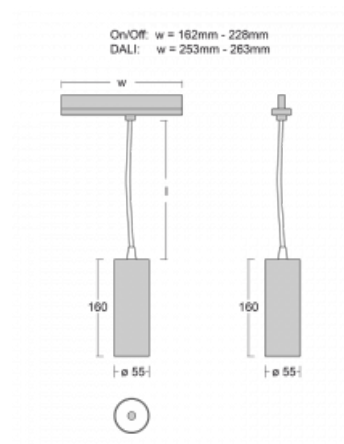

Technical drawing

Type of installation	3 circuit track
Light distribution	Direct
Luminaire shape	Circular
Colour of the luminaires	Black
Material	Aluminium
Lifetime	L80/B20 50 000 hours
Warranty	60 months
Description of luminaires	Luminaire 3 circuit track
Dimensions	∅ 55 mm × 160 mm
Weight	0.5 kg
Light source	LED MODUL
Type of optical system	Reflector
Luminous flux	1200 lm ± 10 %
Colour Temperature	3000 K warm white
Luminous efficacy	88 lm/W
MacAdam Light source	3
Colour rendering index	90
Luminaire power input	13.6 W ± 10 %
Connection of the luminaires	Electronic ballast non-dimmable
Electrical voltage	220-240V
Frequency	50/60Hz