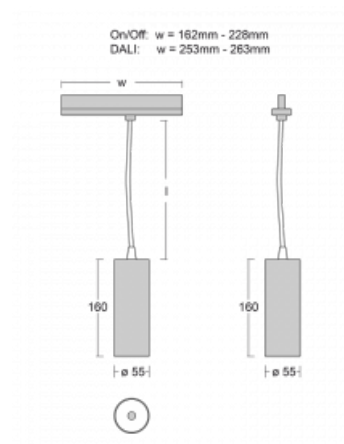

Technical drawing

Type of installation	3 circuit track
Light distribution	Direct
Luminaire shape	Circular
Colour of the luminaires	White
Material	Aluminium
Lifetime	L80/B20 50 000 hours
Warranty	60 months
Description of luminaires	Luminaire 3 circuit track
Dimensions	∅ 55 mm × 160 mm
Weight	0.5 kg
Light source	LED MODUL
Type of optical system	Reflector
Luminous flux	1250 lm ± 10 %
Colour Temperature	4000 K cool white
Luminous efficacy	92 lm/W
MacAdam Light source	3
Colour rendering index	90
Luminaire power input	13.6 W ± 10 %
Connection of the luminaires	DALI dimmable
Electrical voltage	220-240V
Frequency	50/60Hz