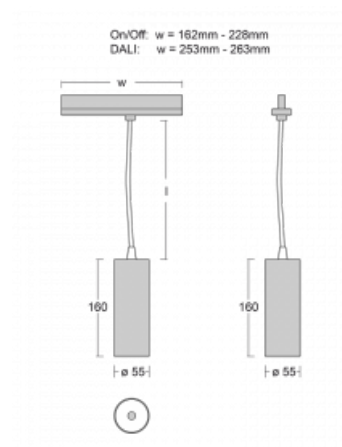

## Technical drawing

Type of installation	3 circuit track
Light distribution	Direct
Luminaire shape	Circular
Colour of the luminaires	White
Material	Aluminium
Lifetime	L80/B20 50 000 hours
Warranty	5 years
Description of luminaires	Luminaire 3 circuit track
Dimensions	∅ 55 mm × 160 mm
Weight	0.5 kg
Light source	LED MODUL
Type of optical system	Reflector
Luminous flux*	1250 lm
Colour Temperature	4000 K cool white
Luminous efficacy	92 lm/W
MacAdam Light source	3
Colour rendering index	90