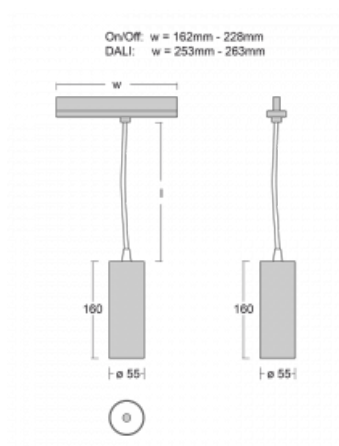

Luminaire

Vali55-T

178-605W-10GDD/940, S

If you are looking for a really decent looking cylindrical track luminaire of small dimensions with a high quality aluminium construction and good light parameters, there is not much to think about – Vali55-T will be just for you. You will use it mainly to illuminate smaller sales areas such as showcases or a specific product. Vali55-T can also illuminate art objects and in some cases they can also be used in households. The luminaires have been fitted with adapters for the 3-phase Global Track from Nordic Aluminium.

Technical drawing

Type of installation	3 circuit track
Light distribution	Direct
Luminaire shape	Circular
Colour of the luminaires	Silver
Material	Aluminium
Lifetime	L80/B20 50 000 hours
Warranty	60 months
Description of luminaires	Luminaire 3 circuit track
Dimensions	∅ 55 mm × 160 mm
Weight	0.5 kg
Light source	LED MODUL
Type of optical system	Reflector
Luminous flux	1250 lm ± 10 %
Colour Temperature	4000 K cool white
Luminous efficacy	92 lm/W
MacAdam Light source	3
Colour rendering index	90
Luminaire power input	13.6 W ± 10 %
Connection of the luminaires	DALI dimmable
Electrical voltage	220-240V
Frequency	50/60Hz