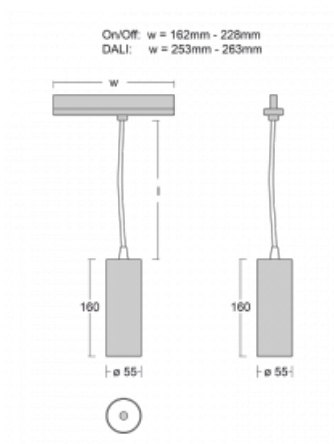

Luminaire

Vali55-T

178-605W-10GDD/940, S

If you are looking for a really decent looking cylindrical track luminaire of small dimensions with a high quality aluminium construction and good light parameters, there is not much to think about – Vali55-T will be just for you. You will use it mainly to illuminate smaller sales areas such as showcases or a specific product. Vali55-T can also illuminate art objects and in some cases they can also be used in households. The luminaires have been fitted with adapters for the 3-phase Global Track from Nordic Aluminium.

Technical drawing

Type of installation	3 circuit track
Light distribution	Direct
Luminaire shape	Circular
Colour of the luminaires	Silver
Material	Aluminium
Lifetime	L80/B20 50 000 hours
Warranty	5 years
Description of luminaires	Luminaire 3 circuit track
Dimensions	∅ 55 mm × 160 mm
Weight	0.5 kg
Light source	LED MODUL
Type of optical system	Reflector
Luminous flux*	1250 lm
Colour Temperature	4000 K cool white
Luminous efficacy	92 lm/W
MacAdam Light source	3
Colour rendering index	90