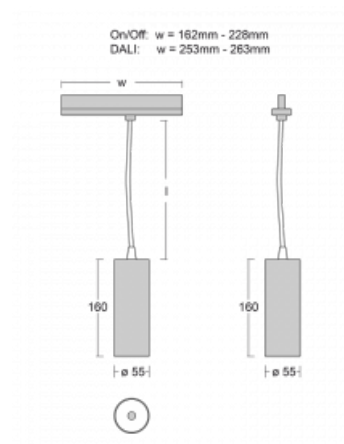

Technical drawing

Type of installation	3 circuit track
Light distribution	Direct
Luminaire shape	Circular
Colour of the luminaires	Black
Material	Aluminium
Lifetime	L80/B20 50 000 hours
Warranty	60 months
Description of luminaires	Luminaire 3 circuit track
Dimensions	ø 55 mm × 160 mm
Weight	0.5 kg
Light source	LED MODUL
Type of optical system	Reflector
Luminous flux	1250 lm ± 10 %
Colour Temperature	4000 K cool white
Luminous efficacy	92 lm/W
MacAdam Light source	3
Colour rendering index	90
Luminaire power input	13.6 W ± 10 %
Connection of the luminaires	DALI dimmable
Electrical voltage	220-240V
Frequency	50/60Hz