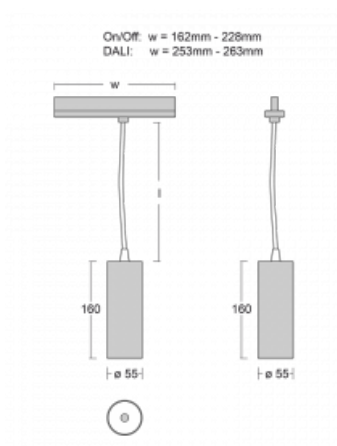

Luminaire

Vali55-T

178-605W-10GDD/940, B

If you are looking for a really decent looking cylindrical track luminaire of small dimensions with a high quality aluminium construction and good light parameters, there is not much to think about – Vali55-T will be just for you. You will use it mainly to illuminate smaller sales areas such as showcases or a specific product. Vali55-T can also illuminate art objects and in some cases they can also be used in households. The luminaires have been fitted with adapters for the 3-phase Global Track from Nordic Aluminium.

Technical drawing

Type of installation	3 circuit track
Light distribution	Direct
Luminaire shape	Circular
Colour of the luminaires	Black
Material	Aluminium
Lifetime	L80/B20 50 000 hours
Warranty	5 years
Description of luminaires	Luminaire 3 circuit track
Dimensions	ø 55 mm × 160 mm
Weight	0.5 kg
Light source	LED MODUL
Type of optical system	Reflector
Luminous flux*	1250 lm
Colour Temperature	4000 K cool white
Luminous efficacy	92 lm/W
MacAdam Light source	3
Colour rendering index	90