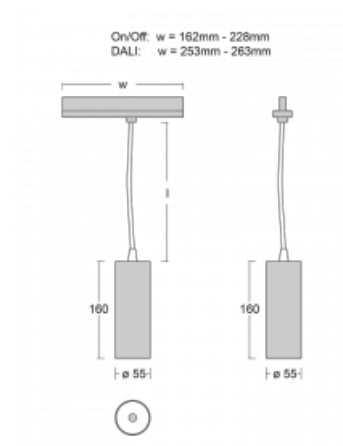

## Technical drawing

Type of installation	3 circuit track
Light distribution	Direct
Luminaire shape	Circular
Colour of the luminaires	White
Material	Aluminium
Lifetime	L80/B20 50 000 hours
Warranty	60 months
Description of luminaires	Luminaire 3 circuit track
Dimensions	ø 55 mm × 160 mm
Weight	0.5 kg
Light source	LED MODUL
Type of optical system	Reflector
Luminous flux	1200 lm ± 10 %
Colour Temperature	3000 K warm white
Luminous efficacy	88 lm/W
MacAdam Light source	3
Colour rendering index	90
Luminaire power input	13.6 W ± 10 %
Connection of the luminaires	DALI dimmable
Electrical voltage	220-240V
Frequency	50/60Hz