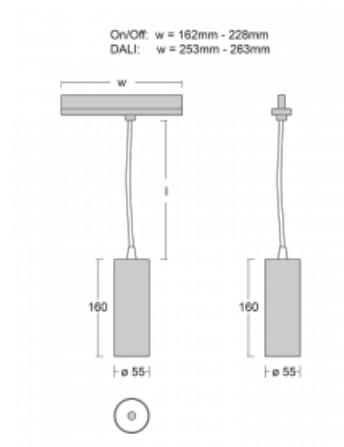

Technical drawing

Type of installation	3 circuit track
Light distribution	Direct
Luminaire shape	Circular
Colour of the luminaires	White
Material	Aluminium
Lifetime	L80/B20 50 000 hours
Warranty	5 years
Description of luminaires	Luminaire 3 circuit track
Dimensions	∅ 55 mm × 160 mm
Weight	0.5 kg
Light source	LED MODUL
Type of optical system	Reflector
Luminous flux*	1200 lm
Colour Temperature	3000 K warm white
Luminous efficacy	88 lm/W
MacAdam Light source	3
Colour rendering index	90