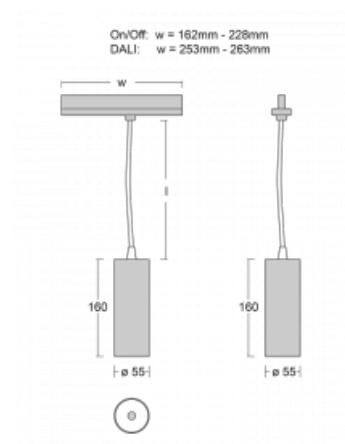

Technical drawing

Type of installation	3 circuit track
Light distribution	Direct
Luminaire shape	Circular
Colour of the luminaires	Silver
Material	Aluminium
Lifetime	L80/B20 50 000 hours
Warranty	60 months
Description of luminaires	Luminaire 3 circuit track
Dimensions	ø 55 mm × 160 mm
Weight	0.5 kg
Light source	LED MODUL
Type of optical system	Reflector
Luminous flux	1200 lm ± 10 %
Colour Temperature	3000 K warm white
Luminous efficacy	88 lm/W
MacAdam Light source	3
Colour rendering index	90
Luminaire power input	13.6 W ± 10 %
Connection of the luminaires	DALI dimmable
Electrical voltage	220-240V
Frequency	50/60Hz