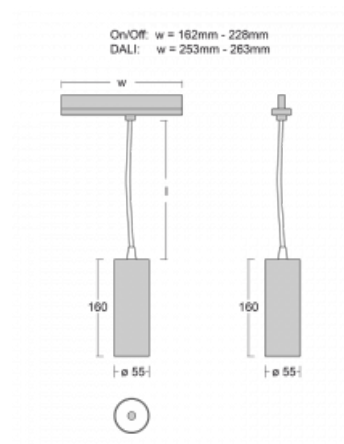

## Technical drawing

Type of installation	3 circuit track
Light distribution	Direct
Luminaire shape	Circular
Colour of the luminaires	Black
Material	Aluminium
Lifetime	L80/B20 50 000 hours
Warranty	60 months
Description of luminaires	Luminaire 3 circuit track
Dimensions	∅ 55 mm × 160 mm
Weight	0.5 kg
Light source	LED MODUL
Type of optical system	Reflector
Luminous flux	1200 lm ± 10 %
Colour Temperature	3000 K warm white
Luminous efficacy	88 lm/W
MacAdam Light source	3
Colour rendering index	90
Luminaire power input	13.6 W ± 10 %
Connection of the luminaires	DALI dimmable
Electrical voltage	220-240V
Frequency	50/60Hz