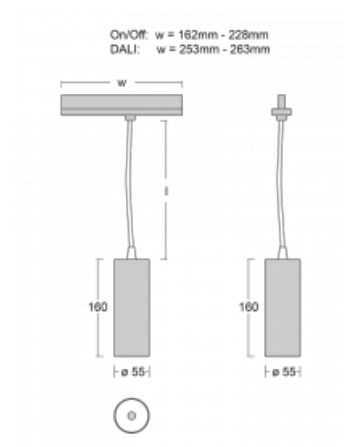

## Technical drawing

Type of installation	3 circuit track
Light distribution	Direct
Luminaire shape	Circular
Colour of the luminaires	Black
Material	Aluminium
Lifetime	L80/B20 50 000 hours
Warranty	5 years
Description of luminaires	Luminaire 3 circuit track
Dimensions	∅ 55 mm × 160 mm
Weight	0.5 kg
Light source	LED MODUL
Type of optical system	Reflector
Luminous flux*	1200 lm
Colour Temperature	3000 K warm white
Luminous efficacy	88 lm/W
MacAdam Light source	3
Colour rendering index	90