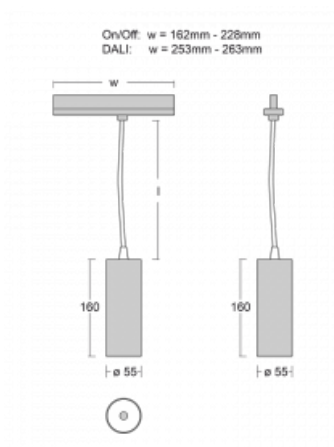

Technical drawing

Type of installation	3 circuit track
Light distribution	Direct
Luminaire shape	Circular
Colour of the luminaires	White
Material	Aluminium
Lifetime	L80/B20 50 000 hours
Warranty	5 years
Description of luminaires	Luminaire 3 circuit track
Dimensions	∅ 55 mm × 160 mm
Weight	0.5 kg
Light source	LED MODUL
Type of optical system	Reflector
Luminous flux*	1750 lm
Colour Temperature	4000 K cool white
Luminous efficacy	88 lm/W
MacAdam Light source	3
Colour rendering index	90