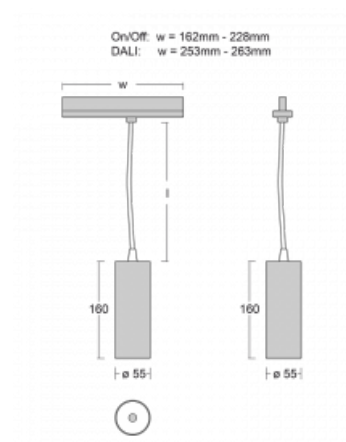

Technical drawing

Type of installation	3 circuit track
Light distribution	Direct
Luminaire shape	Circular
Colour of the luminaires	White
Material	Aluminium
Lifetime	L80/B20 50 000 hours
Warranty	60 months
Description of luminaires	Luminaire 3 circuit track
Dimensions	ø 55 mm × 160 mm
Weight	0.5 kg
Light source	LED MODUL
Type of optical system	Reflector
Luminous flux	1750 lm ± 10 %
Colour Temperature	4000 K cool white
Luminous efficacy	88 lm/W
MacAdam Light source	3
Colour rendering index	90
Luminaire power input	20 W ± 10 %
Connection of the luminaires	Electronic ballast non-dimmable
Electrical voltage	220-240V
Frequency	50/60Hz