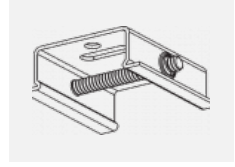

SKB10-3, white
Track clamp, white