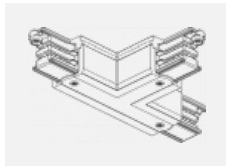

XTS37-2, black
T-feed, black