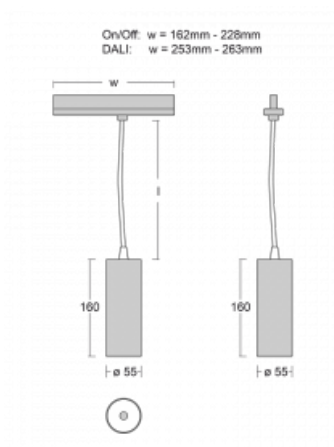

Technical drawing

Type of installation	3 circuit track
Light distribution	Direct
Luminaire shape	Circular
Colour of the luminaires	Silver
Material	Aluminium
Lifetime	L80/B20 50 000 hours
Warranty	5 years
Description of luminaires	Luminaire 3 circuit track
Dimensions	∅ 55 mm × 160 mm
Weight	0.5 kg
Light source	LED MODUL
Type of optical system	Reflector
Luminous flux*	1750 lm
Colour Temperature	4000 K cool white
Luminous efficacy	88 lm/W
MacAdam Light source	3
Colour rendering index	90