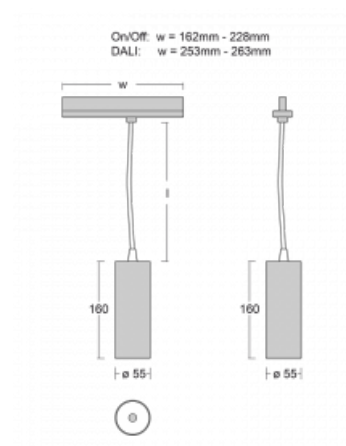

Technical drawing

Type of installation	3 circuit track
Light distribution	Direct
Luminaire shape	Circular
Colour of the luminaires	Silver
Material	Aluminium
Lifetime	L80/B20 50 000 hours
Warranty	60 months
Description of luminaires	Luminaire 3 circuit track
Dimensions	ø 55 mm × 160 mm
Weight	0.5 kg
Light source	LED MODUL
Type of optical system	Reflector
Luminous flux	1750 lm ± 10 %
Colour Temperature	4000 K cool white
Luminous efficacy	88 lm/W
MacAdam Light source	3
Colour rendering index	90
Luminaire power input	20 W ± 10 %
Connection of the luminaires	Electronic ballast non-dimmable
Electrical voltage	220-240V
Frequency	50/60Hz