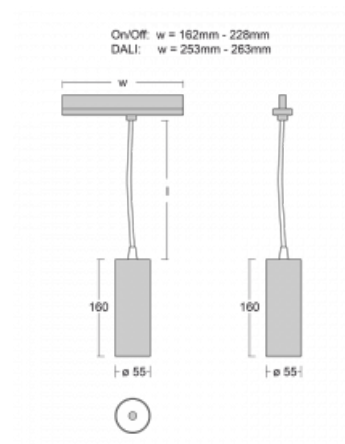

## Technical drawing

Type of installation	3 circuit track
Light distribution	Direct
Luminaire shape	Circular
Colour of the luminaires	Black
Material	Aluminium
Lifetime	L80/B20 50 000 hours
Warranty	5 years
Description of luminaires	Luminaire 3 circuit track
Dimensions	∅ 55 mm × 160 mm
Weight	0.5 kg
Light source	LED MODUL
Type of optical system	Reflector
Luminous flux*	1750 lm
Colour Temperature	4000 K cool white
Luminous efficacy	88 lm/W
MacAdam Light source	3
Colour rendering index	90