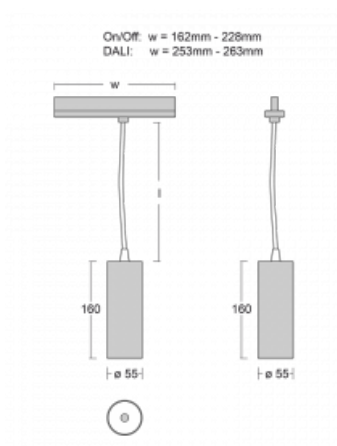

Technical drawing

Type of installation	3 circuit track
Light distribution	Direct
Luminaire shape	Circular
Colour of the luminaires	Black
Material	Aluminium
Lifetime	L80/B20 50 000 hours
Warranty	60 months
Description of luminaires	Luminaire 3 circuit track
Dimensions	∅ 55 mm × 160 mm
Weight	0.5 kg
Light source	LED MODUL
Type of optical system	Reflector
Luminous flux	1750 lm ± 10 %
Colour Temperature	4000 K cool white
Luminous efficacy	88 lm/W
MacAdam Light source	3
Colour rendering index	90
Luminaire power input	20 W ± 10 %
Connection of the luminaires	Electronic ballast non-dimmable
Electrical voltage	220-240V
Frequency	50/60Hz