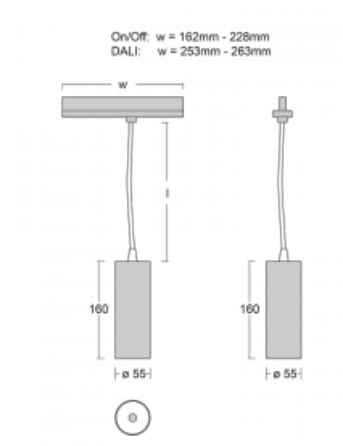

Technical drawing

| | |
|------------------------------|---------------------------------|
| Type of installation | 3 circuit track |
| Light distribution | Direct |
| Luminaire shape | Circular |
| Colour of the luminaires | White |
| Material | Aluminium |
| Lifetime | L80/B20 50 000 hours |
| Warranty | 60 months |
| Description of luminaires | Luminaire 3 circuit track |
| Dimensions | ø 55 mm × 160 mm |
| Weight | 0.5 kg |
| Light source | LED MODUL |
| Type of optical system | Reflector |
| Luminous flux | 1650 lm ± 10 % |
| Colour Temperature | 3000 K warm white |
| Luminous efficacy | 83 lm/W |
| MacAdam Light source | 3 |
| Colour rendering index | 90 |
| Luminaire power input | 20 W ± 10 % |
| Connection of the luminaires | Electronic ballast non-dimmable |
| Electrical voltage | 220-240V |
| Frequency | 50/60Hz |