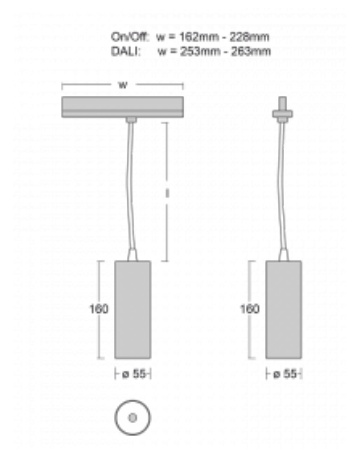

Technical drawing

Type of installation	3 circuit track
Light distribution	Direct
Luminaire shape	Circular
Colour of the luminaires	White
Material	Aluminium
Lifetime	L80/B20 50 000 hours
Warranty	5 years
Description of luminaires	Luminaire 3 circuit track
Dimensions	∅ 55 mm × 160 mm
Weight	0.5 kg
Light source	LED MODUL
Type of optical system	Reflector
Luminous flux*	1650 lm
Colour Temperature	3000 K warm white
Luminous efficacy	83 lm/W
MacAdam Light source	3
Colour rendering index	90