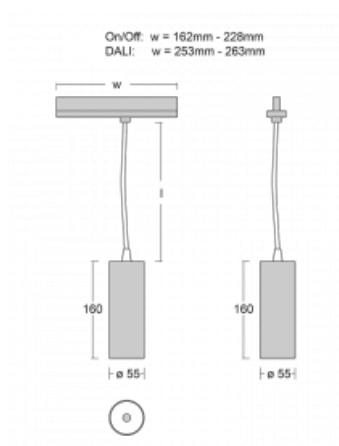

## Technical drawing

Type of installation	3 circuit track
Light distribution	Direct
Luminaire shape	Circular
Colour of the luminaires	Silver
Material	Aluminium
Lifetime	L80/B20 50 000 hours
Warranty	60 months
Description of luminaires	Luminaire 3 circuit track
Dimensions	ø 55 mm × 160 mm
Weight	0.5 kg
Light source	LED MODUL
Type of optical system	Reflector
Luminous flux	1650 lm ± 10 %
Colour Temperature	3000 K warm white
Luminous efficacy	83 lm/W
MacAdam Light source	3
Colour rendering index	90
Luminaire power input	20 W ± 10 %
Connection of the luminaires	Electronic ballast non-dimmable
Electrical voltage	220-240V
Frequency	50/60Hz