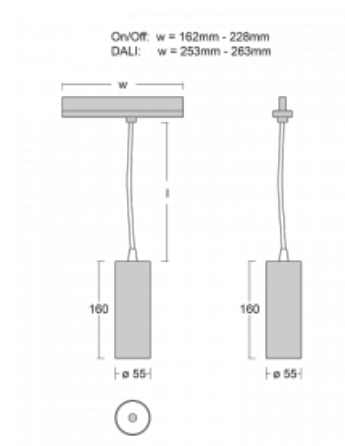

## Technical drawing

Type of installation	3 circuit track
Light distribution	Direct
Luminaire shape	Circular
Colour of the luminaires	Silver
Material	Aluminium
Lifetime	L80/B20 50 000 hours
Warranty	5 years
Description of luminaires	Luminaire 3 circuit track
Dimensions	∅ 55 mm × 160 mm
Weight	0.5 kg
Light source	LED MODUL
Type of optical system	Reflector
Luminous flux*	1650 lm
Colour Temperature	3000 K warm white
Luminous efficacy	83 lm/W
MacAdam Light source	3
Colour rendering index	90