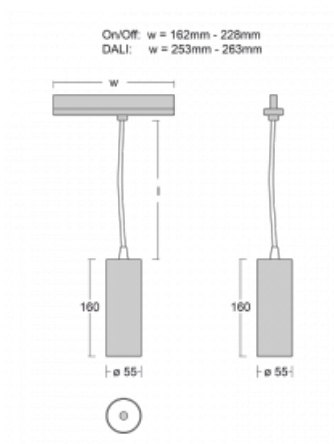

Technical drawing

Type of installation	3 circuit track
Light distribution	Direct
Luminaire shape	Circular
Colour of the luminaires	Black
Material	Aluminium
Lifetime	L80/B20 50 000 hours
Warranty	5 years
Description of luminaires	Luminaire 3 circuit track
Dimensions	∅ 55 mm × 160 mm
Weight	0.5 kg
Light source	LED MODUL
Type of optical system	Reflector
Luminous flux*	1650 lm
Colour Temperature	3000 K warm white
Luminous efficacy	83 lm/W
MacAdam Light source	3
Colour rendering index	90