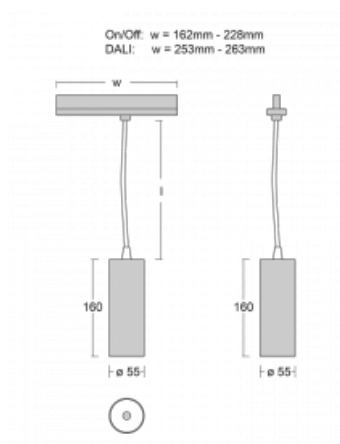

Technical drawing

Type of installation	3 circuit track
Light distribution	Direct
Luminaire shape	Circular
Colour of the luminaires	Black
Material	Aluminium
Lifetime	L80/B20 50 000 hours
Warranty	60 months
Description of luminaires	Luminaire 3 circuit track
Dimensions	∅ 55 mm × 160 mm
Weight	0.5 kg
Light source	LED MODUL
Type of optical system	Reflector
Luminous flux	1650 lm ± 10 %
Colour Temperature	3000 K warm white
Luminous efficacy	83 lm/W
MacAdam Light source	3
Colour rendering index	90
Luminaire power input	20 W ± 10 %
Connection of the luminaires	Electronic ballast non-dimmable
Electrical voltage	220-240V
Frequency	50/60Hz